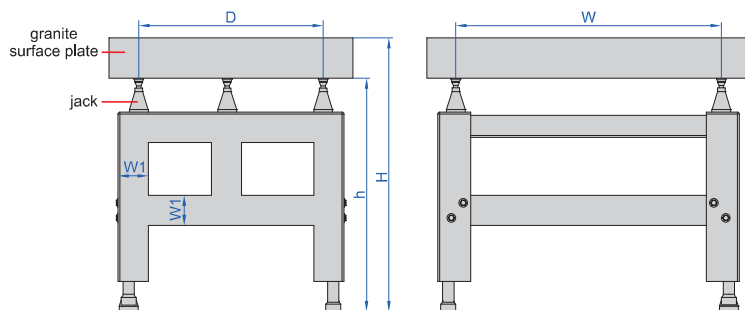

STANDS FOR GRANITE SURFACE PLATES

- For medium size granite surface plates
- 5 jacks are included
- Adjusting range of jacks: 25mm
- One foot on the bottom is adjustable

6902-64A

Low stands

(mm)

Code	For granite surface plate	W	D	H (with granite surface plate)	h (without granite surface plate)	W1
6902-64A	630×400×80mm (code 6900-064 and 6900-164)	352	224	775-800	695-720	80
6902-66A	630×630×100mm (code 6900-066 and 6900-166)	352	352	775-800	675-700	80
6902-85A	800×500×100mm (code 6900-085 and 6900-185)	448	280	775-800	675-700	80
6902-106A	1000×630×140mm (code 6900-0106 and 6900-1106)	560	352	755-780	615-640	80
6902-107A	1000×750×150mm (code 6900-0107 and 6900-1107)	560	420	755-780	605-630	80
6902-101A	1000×1000×150mm (code 6900-0101 and 6900-1101)	560	560	755-780	605-630	80
6902-128A	1200×800×160mm (code 6900-0128 and 6900-1128)	672	448	755-780	595-620	80
6902-161A	1600×1000×180mm (code 6900-0161 and 6900-1161)	896	560	755-780	575-600	100
6902-201A	2000×1000×220mm (code 6900-0201 and 6900-1201)	1120	560	755-780	535-560	100
6902-202A	2000×1500×250mm (code 6900-0202 and 6900-1202)	1120	840	755-780	505-530	100