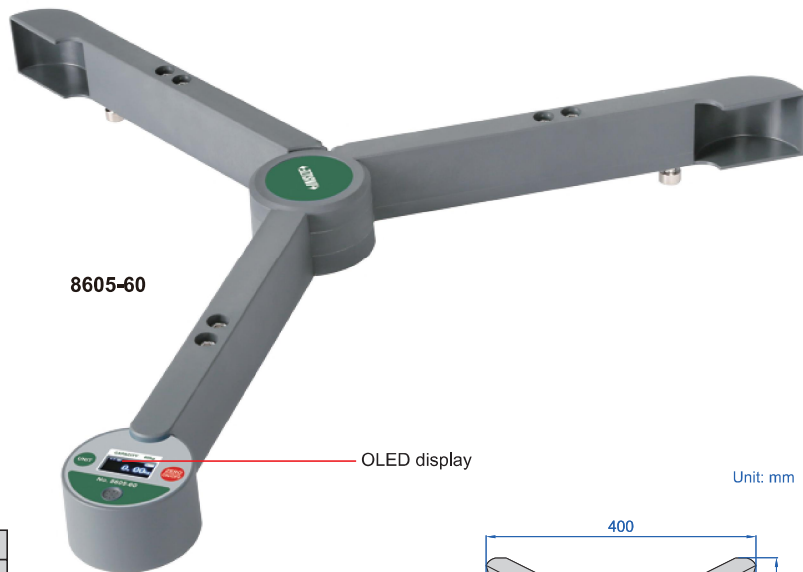

ATTENTION:
LOW ACCURACY

BUILD-IN
BLUETOOTH

DATA
OUTPUT

- Zero-setting, weighing, subtracting tare value
- Voice to report the result
- Unit: kg, g

foldable and portable

SPECIFICATION

Weighing capacity	60kg
Minimal load	400g
Readability (d)	20g
Repeatability	±40g
Linearity	±100g
Stabilization time	2s
Output	bluetooth
Operation temperature	-10~40°C
Operation humidity	20~90%RH
Power supply	3.7V rechargeable Li-ion battery
Dimension (L×W×H)	300×62×50mm

BUILT-IN BLUETOOTH FOLDING SCALE CODE 8605-60

8605-60

OLED display

Unit: mm