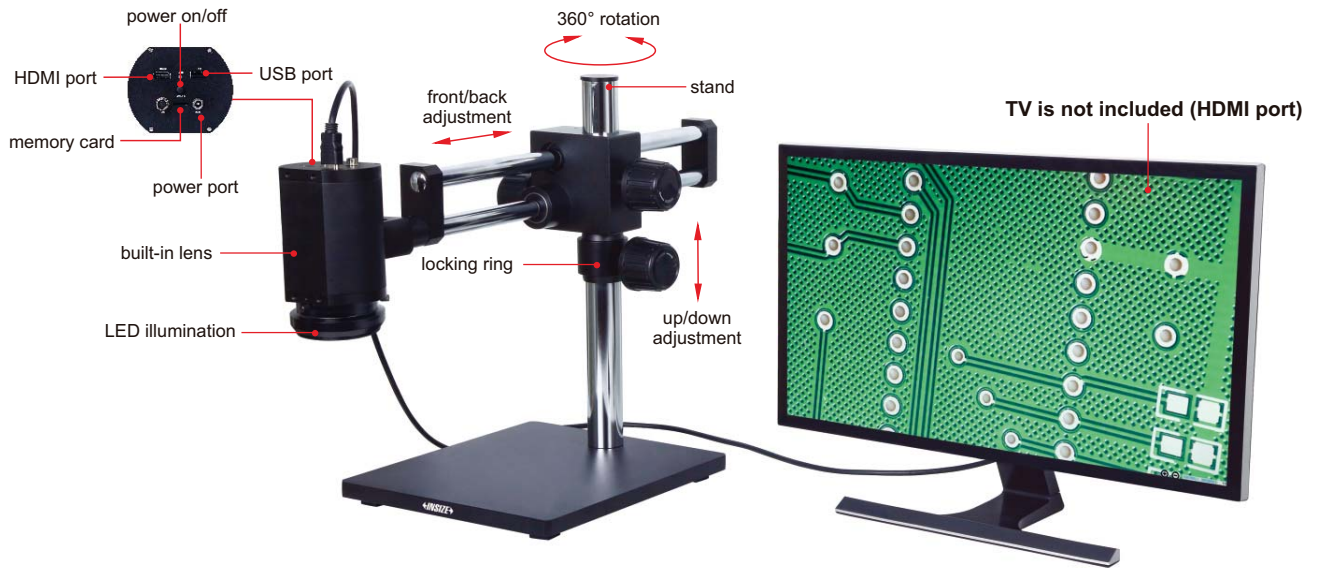

DIGITAL AUTO FOCUS MICROSCOPE

CODE 5302-AF105

AUTO FOCUS

TAKE PICTURES AND VIDEOS

- 1080P high-definition image
- Auto focus camera
- Take pictures and videos, saved to memory card
- Connected to TV by HDMI port
- Automatic exposure and white balance
- Brightness, contrast ratio, gain are adjustable
- Display cross hair (blue/green/red/yellow/black/brown colors)

display cross hair (blue/green/red/yellow/black/brown colors)

8G memory card and holder (included)

SPECIFICATION

Magnification	1.8X~27.5X (on 28" TV)
Sensor	1/2.8" CMOS
Pixel	2M
Resolution	1920×1080
Frame rate	60fps
Auto Focus distance	100mm~∞
Output	HDMI
Power supply	power adapter
Dimension (L×W×H)	500×280×410mm
Weight	17kg

STANDARD DELIVERY

Main unit (with stand)	1 pc
LED illumination	1 pc
8G memory card and holder	1 pc
Mouse	1 pc
HDMI cable (for TV)	1 pc
Power adapter	2 pcs

FOCUS DISTANCE, MAGNIFICATION AND VIEW FIELD (MANUAL FOCUS)

Focus distance (mm)	Magnification (on 28" TV)	View field (mm)
100mm	4.5~27.5X	24×14~161×90mm
150mm	3~21X	30×17~240×128mm
200mm	2.3~17.5X	38×20~305×176mm
250mm	2~15X	42×24~320×210mm
270mm	1.8~14.4X	43×25~378×240mm