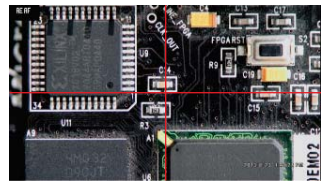

DIGITAL AUTO FOCUS MICROSCOPE

CODE 5302-AF105

AUTO FOCUS

TAKE PICTURES AND VIDEOS

- 1080P high-definition image
- Auto focus camera
- Take pictures and videos, saved to memory card
- Connected to TV by HDMI port
- Automatic exposure and white balance
- Brightness, contrast ratio, gain are adjustable
- Display cross hair (blue/green/red/yellow/black/brown colors)

display cross hair (blue/green/red/yellow/black/brown colors)

8G memory card and holder (included)

SPECIFICATION

Magnification	1.8X~27.5X (on 28" TV)
Sensor	1/2.8" CMOS
Pixel	2M
Resolution	1920×1080
Frame rate	60fps
Auto Focus distance	100mm~∞
Output	HDMI
Power supply	power adapter
Dimension (L×W×H)	500×280×410mm
Weight	17kg

STANDARD DELIVERY

Main unit (with stand)	1 pc
LED illumination	1 pc
8G memory card and holder	1 pc
Mouse	1 pc
HDMI cable (for TV)	1 pc
Power adapter	2 pcs

FOCUS DISTANCE, MAGNIFICATION AND VIEW FIELD (MANUAL FOCUS)