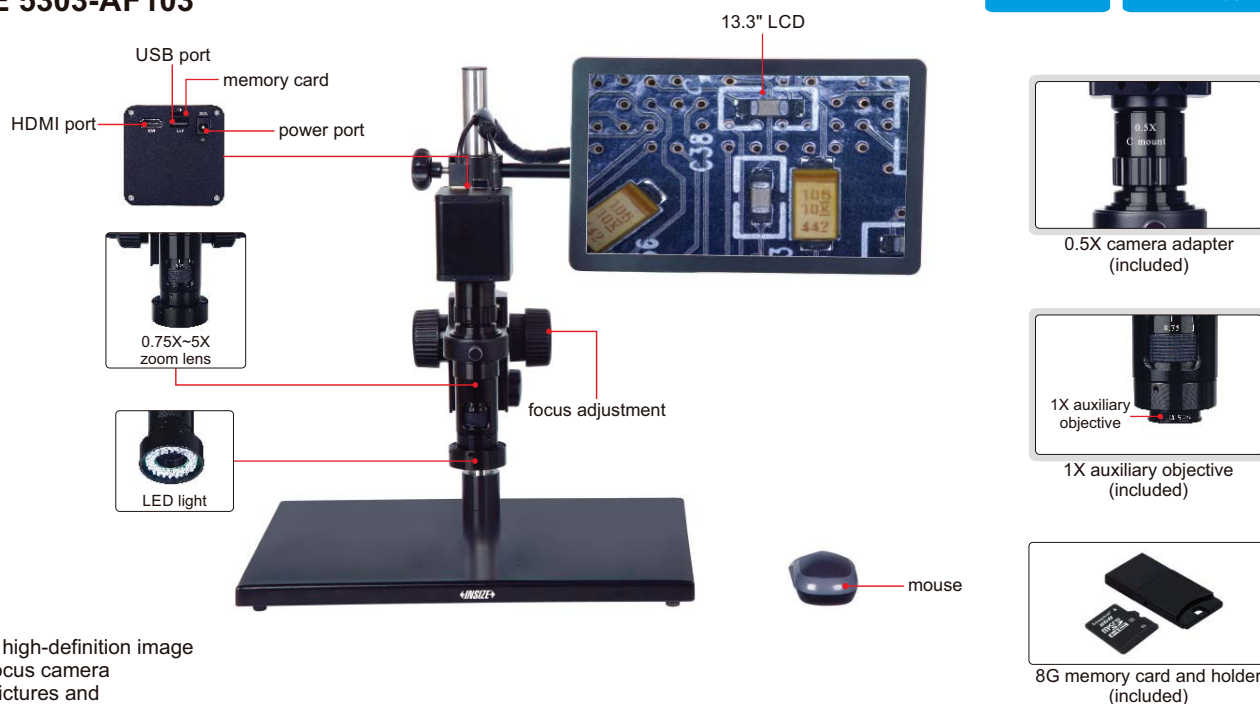

DIGITAL AUTO FOCUS MICROSCOPE (WITH DISPLAY) CODE 5303-AF103

AUTO FOCUS

TAKE PICTURES
AND VIDEOS

- 1080P high-definition image
- Auto focus camera
- Take pictures and videos, saved to memory card
- Automatic exposure and white balance
- Brightness, contrast ratio, gain are adjustable
- Display cross hair (blue/green/red/yellow/black/brown colors)

display cross hair
(blue/green/red/yellow/black/brown colors)

1X camera adapter
(optional)

2X auxiliary objective
(optional)

X-Y glass stage (optional)
(X-Y travel: 74×60mm)

SPECIFICATION

Magnification	20X~123X
Sensor	1/2.8" CMOS
Pixel	2M
Resolution	1920×1080
Frame rate	60fps
Output	HDMI
Power supply	power adapter
Dimension (L×W×H)	570×300×430mm
Weight	6.5kg

STANDARD DELIVERY

Main unit	1 pc
0.5X camera adapter	1 pc
1X auxiliary objective	1 pc
8G memory card and holder	1 pc
White/black plate	1 pc
Mouse	1 pc
HDMI cable	1 pc
Power adpter	2 pcs

MAGNIFICATION, FOCUS DISTANCE AND VIEW FIELD

Auxiliary Objective	Specification	Camera adapter	
		0.5X (included)	1X (optional)
1X (Included)	Magnification	20~123X	40~246X
	Focus distance	48~84mm	48~84mm
	View field	13×7~2.2×1mm	6.3×3.5~1.1×0.5mm
2X (optional)	Magnification	40~246X	80~492X
	Focus distance	24~42mm	24~42mm
	View field	6.5×3.5~1.1×0.5mm	3.3×1.8~0.6×0.3mm