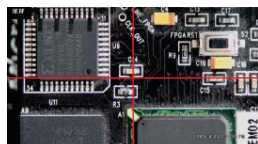

DIGITAL AUTO FOCUS MICROSCOPE (WITH DISPLAY) CODE 5303-AF103

AUTO FOCUS

TAKE PICTURES
AND VIDEOS

- 1080P high-definition image
- Auto focus camera
- Take pictures and videos, saved to memory card
- Automatic exposure and white balance
- Brightness, contrast ratio, gain are adjustable
- Display cross hair (blue/green/red/yellow/black/brown colors)

display cross hair
(blue/green/red/yellow/black/brown colors)

1X camera adapter
(optional)

2X auxiliary objective
(optional)

X-Y glass stage (optional)
(X-Y travel: 74×60mm)

SPECIFICATION

Magnification	20X~123X
Sensor	1/2.8" CMOS
Pixel	2M
Resolution	1920×1080
Frame rate	60fps
Output	HDMI
Power supply	power adapter
Dimension (L×W×H)	570×300×430mm
Weight	6.5kg