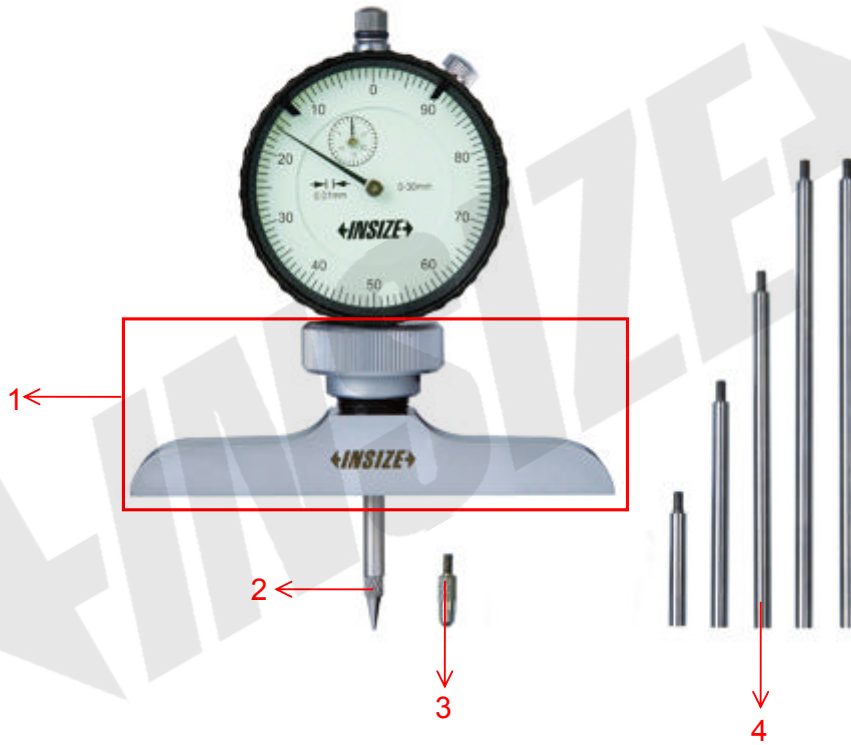

## Spare parts for dial depth gage 2342

Part NO.	Code	Description
1	SP-DPG-1	Base for 2342-201
	SP-DPG-2	Base for 2342-202
2	SP-2341-2-TIP1	Pointed tip
3	SP-2341-2-TIP2	Ball tip
4	6282-2004	Extension rod (25mm)
	6282-2009	Extension rod (50mm)
	6282-2014	Extension rod (75mm)
	6282-2017	Extension rod (100mm)