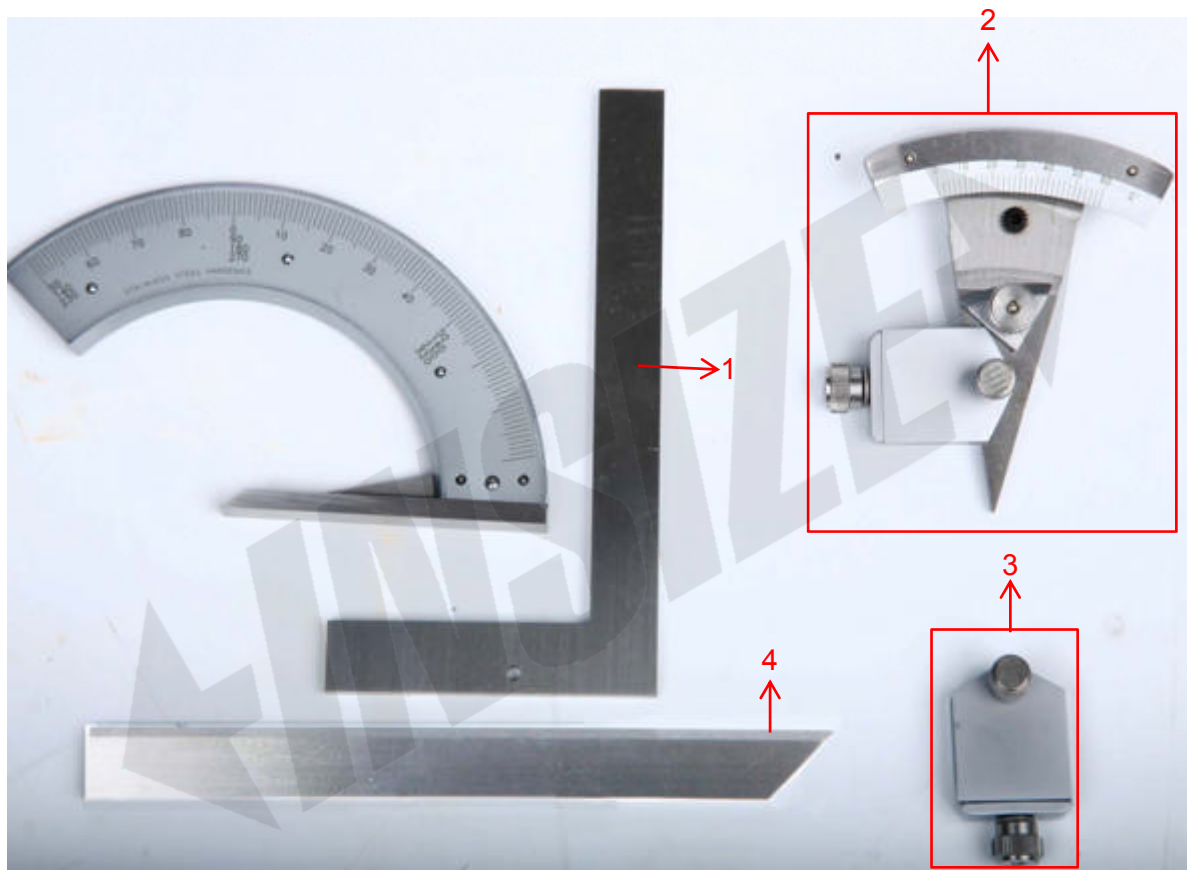

## Spare parts for protractor 2374-320

Part NO.	Code	Description
1	SP-SQUARE-2374	90° square
2	SP-VERNIER-DEVICE-2374	Vernier device
3	SP-LOCK-DEVICE-2374	Locking device
4	SP-RULER-2374	Ruler for 2374