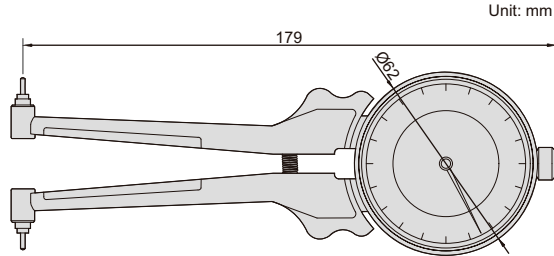

# INTERNAL DIAL CALIPER GAGE WITH INTERCHANGEABLE POINTS

6 pair of points (included)

- Supplied with 6 pairs of points

Code	Range	Dial indicator range	Graduation	Accuracy
2223-153	55-153mm	2mm	0.01mm	±0.02mm