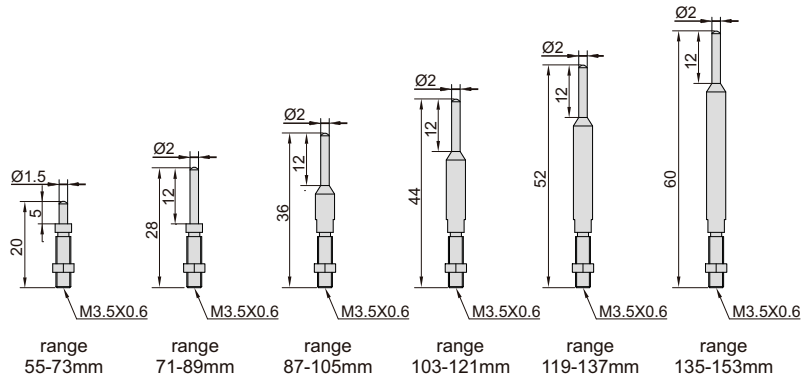

# INTERNAL DIAL CALIPER GAGE WITH INTERCHANGEABLE POINTS

6 pair of points (included)

- Supplied with 6 pairs of points

Code	Range	Dial indicator range	Graduation	Accuracy
2223-153	55-153mm	2mm	0.01mm	±0.02mm