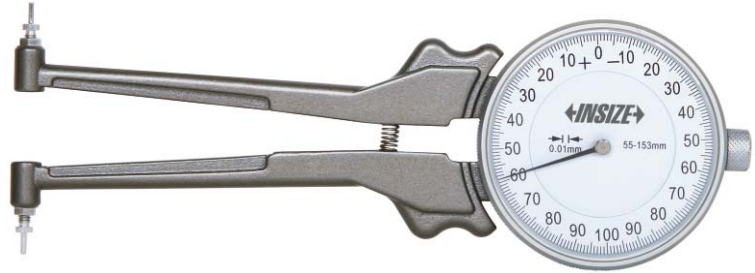

# INTERNAL DIAL CALIPER GAGE WITH INTERCHANGEABLE POINTS

6 pair of points (included)

- Supplied with 6 pairs of points

Code	Range	Dial indicator range	Graduation	Accuracy
2223-153	55-153mm	2mm	0.01mm	±0.02mm