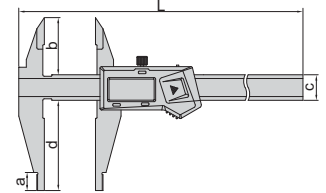

DATA
OUTPUT

DIGITAL CALIPERS (NON-WATERPROOF)

2

1171-300

- Resolution: 0.01mm/0.0005"
- Buttons: on/off, zero, mm/inch
- Automatic power off, move the digital unit to turn on power
- Battery CR2032
- Data output
- Made of stainless steel
- Optional accessory: data output cable (code 7315-, 7302-, 7305-, for calipers without built-in wireless)

Code	Range	Accuracy	a	b	c	d	e	L	Wireless
1171-200	0-200mm/0-8"	±0.03mm	12mm	38mm	17mm	60mm	10mm	320mm	no
1171-200WL									built-in wireless
1171-250	0-250mm/0-10"	±0.03mm	12mm	38mm	17mm	60mm	10mm	365mm	no
1171-250WL									built-in wireless
1171-306	0-300mm/0-12"	±0.04mm	12mm	38mm	17mm	60mm	10mm	420mm	no
1171-306WL									built-in wireless
1171-300	0-300mm/0-12"	±0.06mm	12mm	38mm	17mm	90mm	10mm	420mm	no
1171-300WL									built-in wireless

ATTENTION:
NO DATA OUTPUT

MINI DIGITAL CALIPERS (NON-WATERPROOF)

- Resolution: 0.01mm/0.0005"
- Buttons: zero, mm/inch, on/off
- Automatic power off, move the digital unit to turn on power
- Battery LR44
- Meet DIN862
- Made of stainless steel

1111-100A

Code	Range	Accuracy	L
1111-75A	0-75mm/0-3"	±0.02mm	144mm
1111-100A	0-100mm/0-4"	±0.02mm	170mm

ATTENTION:
NO DATA OUTPUT

PLASTIC DIGITAL CALIPER (NON-WATERPROOF)

- Made of hard plastic, non-magnetic and non electric conductive
- Prevent workpieces from scratching by calipers
- Resolution: 0.01mm/0.0005"
- Buttons: on/off, zero, mm/inch
- Battery CR2032, automatic power off