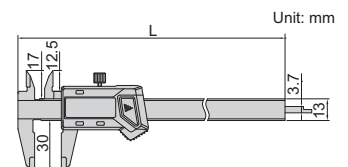

Code	Range	Accuracy	a	b	c	d	e	L	Wireless
1171-200	0-200mm/0-8"	±0.03mm	12mm	38mm	17mm	60mm	10mm	320mm	no
1171-200WL									built-in wireless
1171-250	0-250mm/0-10"	±0.03mm	12mm	38mm	17mm	60mm	10mm	365mm	no
1171-250WL									built-in wireless
1171-306	0-300mm/0-12"	±0.04mm	12mm	38mm	17mm	60mm	10mm	420mm	no
1171-306WL									built-in wireless
1171-300	0-300mm/0-12"	±0.06mm	12mm	38mm	17mm	90mm	10mm	420mm	no
1171-300WL									built-in wireless

ATTENTION:
NO DATA OUTPUT

MINI DIGITAL CALIPERS (NON-WATERPROOF)

- Resolution: 0.01mm/0.0005"
- Buttons: zero, mm/inch, on/off
- Automatic power off, move the digital unit to turn on power
- Battery LR44
- Meet DIN862
- Made of stainless steel

1111-100A

Code	Range	Accuracy	L
1111-75A	0-75mm/0-3"	±0.02mm	144mm
1111-100A	0-100mm/0-4"	±0.02mm	170mm

ATTENTION:
NO DATA OUTPUT

PLASTIC DIGITAL CALIPER (NON-WATERPROOF)

- Made of hard plastic, non-magnetic and non electric conductive
- Prevent workpieces from scratching by calipers
- Resolution: 0.01mm/0.0005"
- Buttons: on/off, zero, mm/inch
- Battery CR2032, automatic power off

1139-150

Code	Range	Accuracy
1139-150	0-150mm/0-6"	±0.1mm