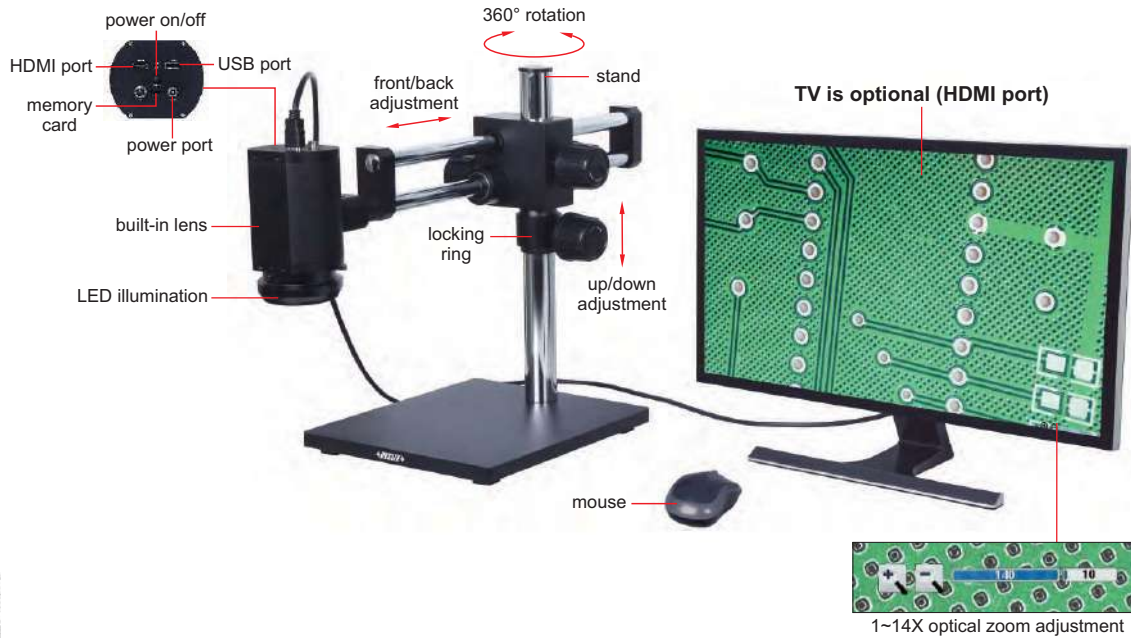

## AUTO FOCUS DIGITAL MICROSCOPE CODE 5302-AF105

- 1080P high-definition image
- Auto focus camera
- Take pictures and videos, saved to memory card
- Connected to TV by HDMI port
- Automatic exposure and white balance
- Brightness, contrast ratio, gain are adjustable
- Display cross hair (blue/green/red/yellow/black/brown colors)

display cross hair  
(blue/green/red/yellow/black/brown colors)

8G memory card  
and holder (included)

### SPECIFICATION

Magnification	1.8X~27.5X (on 28" TV)
Sensor	1/2.8" CMOS
Pixel	2M
Resolution	1920×1080
Frame rate	60fps
Auto focus distance	100mm~∞
Output	HDMI
Power supply	power adapter
Dimension (L×W×H)	500×280×410mm
Weight	17kg

### STANDARD DELIVERY

Main unit (with stand)	1 pc
LED illumination	1 pc
8G memory card and holder	1 pc
Mouse	1 pc
HDMI cable (for TV)	1 pc
Power adapter	2 pcs