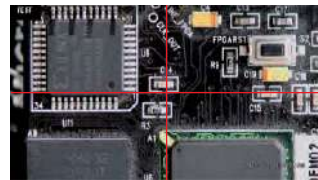

## AUTO FOCUS DIGITAL MICROSCOPE CODE 5302-AF105

- 1080P high-definition image
- Auto focus camera
- Take pictures and videos, saved to memory card
- Connected to TV by HDMI port
- Automatic exposure and white balance
- Brightness, contrast ratio, gain are adjustable
- Display cross hair (blue/green/red/yellow/black/brown colors)

display cross hair  
(blue/green/red/yellow/black/brown colors)

8G memory card  
and holder (included)

### SPECIFICATION

Magnification	1.8X~27.5X (on 28" TV)
Sensor	1/2.8" CMOS
Pixel	2M
Resolution	1920×1080
Frame rate	60fps
Auto focus distance	100mm~∞
Output	HDMI
Power supply	power adapter
Dimension (L×W×H)	500×280×410mm
Weight	17kg