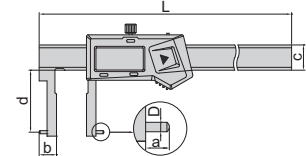

DIGITAL INSIDE POINT CALIPERS (NON-WATERPROOF)

DATA OUTPUT

- Measure groove diameter
- Resolution: 0.01mm/0.0005"
- Buttons: on/off, set, mm/inch, preset (+, -)
- Automatic power off, move the digital unit to turn on power
- Battery CR2032
- Data output
- Made of stainless steel
- Optional accessory: depth stop (code 6143), data output cable (code 7315-, 7302-, 7305-)

Code	Range	Accuracy	L	a	b	c	d	D
1121-150A	24-150mm	±0.04mm	250	5	12	16	30	∅2
1121-200A	25-200mm	±0.04mm	310	5	12.5	16	40	∅2
1121-3001A	50-300mm	±0.06mm	410	8	25	17	80	∅3

preset buttons

DIGITAL INSIDE GROOVE CALIPERS (NON-WATERPROOF)

DATA OUTPUT

- Measure diameter of grooves inside bores
- Resolution: 0.01mm/0.0005"
- Buttons: on/off, set, mm/inch, preset (+, -)
- Automatic power off, move the digital unit to turn on power
- Battery CR2032
- Data output
- Made of stainless steel
- Optional accessory: depth stop (code 6143), data output cable (code 7315-, 7302-, 7305-, for calipers without built-in wireless)

sizes to be measured (use upper jaws)

D1	L1
∅9	<8
∅10	<15
∅11~150	<30

Code	Range of upper jaw	Range of lower jaw	Accuracy	Wireless
1176-150	9-150mm/0.35-6"	15-150mm/0.59-6"	±0.04mm	no
1176-150WL				built-in wireless

sizes to be measured (use lower jaws)

D2	L2	D2	L2
∅15	<10	∅19	<42
∅16	<18	∅20	<50
∅17	<26	∅21	<58
∅18	<34	∅22~150	<70

DIGITAL INSIDE GROOVE CALIPERS (NON-WATERPROOF)

DATA OUTPUT

- Measure diameter of grooves inside bores
- Resolution: 0.01mm/0.0005"
- Buttons: on/off, set, mm/inch, preset (+, -)
- Automatic power off, move the digital unit to turn on power
- Battery CR2032
- Data output
- Made of stainless steel
- Optional accessory: depth stop (code 6143), data output cable (code 7315-, 7302-, 7305-, for calipers without built-in wireless)