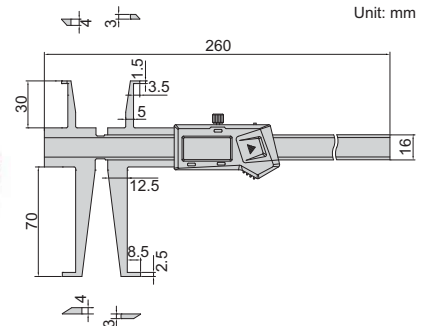

DIGITAL INSIDE POINT CALIPERS (NON-WATERPROOF)

DATA OUTPUT

- Measure groove diameter
- Resolution: 0.01mm/0.0005"
- Buttons: on/off, set, mm/inch, preset (+, -)
- Automatic power off, move the digital unit to turn on power
- Battery CR2032
- Data output
- Made of stainless steel
- Optional accessory: depth stop (code 6143), data output cable (code 7315-, 7302-, 7305-)

DATA OUTPUT

1176-150

- Measure diameter of grooves inside bores
- Resolution: 0.01mm/0.0005"
- Buttons: on/off, set, mm/inch, preset (+, -)
- Automatic power off, move the digital unit to turn on power
- Battery CR2032
- Data output
- Made of stainless steel
- Optional accessory: depth stop (code 6143), data output cable (code 7315-, 7302-, 7305-, for calipers without built-in wireless)

sizes to be measured (use upper jaws)

D1	L1
∅9	<8
∅10	<15
∅11~150	<30

Code	Range of upper jaw	Range of lower jaw	Accuracy	Wireless
1176-150	9-150mm/0.35-6"	15-150mm/0.59-6"	±0.04mm	no
1176-150WL				built-in wireless

sizes to be measured (use lower jaws)

D2	L2	D2	L2
∅15	<10	∅19	<42
∅16	<18	∅20	<50
∅17	<26	∅21	<58
∅18	<34	∅22~150	<70

DIGITAL INSIDE GROOVE CALIPERS (NON-WATERPROOF)

DATA OUTPUT

- Measure diameter of grooves inside bores
- Resolution: 0.01mm/0.0005"
- Buttons: on/off, set, mm/inch, preset (+, -)
- Automatic power off, move the digital unit to turn on power
- Battery CR2032
- Data output
- Made of stainless steel
- Optional accessory: depth stop (code 6143), data output cable (code 7315-, 7302-, 7305-, for calipers without built-in wireless)