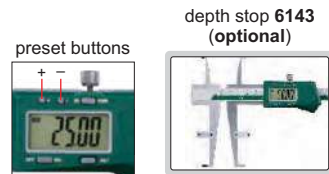

DIGITAL INSIDE POINT CALIPERS (NON-WATERPROOF)

DATA OUTPUT

- Measure groove diameter
- Resolution: 0.01mm/0.0005"
- Buttons: on/off, set, mm/inch, preset (+, -)
- Automatic power off, move the digital unit to turn on power
- Battery CR2032
- Data output
- Made of stainless steel
- Optional accessory: depth stop (code 6143), data output cable (code 7315-, 7302-, 7305-)

1121-150A

Code	Range	Accuracy	L	a	b	c	d	D
1121-150A	24-150mm	±0.04mm	250	5	12	16	30	∅2
1121-200A	25-200mm	±0.04mm	310	5	12.5	16	40	∅2
1121-3001A	50-300mm	±0.06mm	410	8	25	17	80	∅3

preset buttons

DIGITAL INSIDE GROOVE CALIPERS (NON-WATERPROOF)

DATA OUTPUT

1176-150

- Measure diameter of grooves inside bores
- Resolution: 0.01mm/0.0005"
- Buttons: on/off, set, mm/inch, preset (+, -)
- Automatic power off, move the digital unit to turn on power
- Battery CR2032
- Data output
- Made of stainless steel
- Optional accessory: depth stop (code 6143), data output cable (code 7315-, 7302-, 7305-, for calipers without built-in wireless)