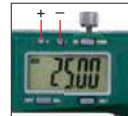

DIGITAL INSIDE POINT CALIPERS (NON-WATERPROOF)

DATA OUTPUT

- Measure groove diameter
- Resolution: 0.01mm/0.0005"
- Buttons: on/off, set, mm/inch, preset (+, -)
- Automatic power off, move the digital unit to turn on power
- Battery CR2032
- Data output
- Made of stainless steel
- Optional accessory: depth stop (code 6143), data output cable (code 7315-, 7302-, 7305-)

1121-150A

Code	Range	Accuracy	L	a	b	c	d	D
1121-150A	24-150mm	±0.04mm	250	5	12	16	30	∅2
1121-200A	25-200mm	±0.04mm	310	5	12.5	16	40	∅2
1121-3001A	50-300mm	±0.06mm	410	8	25	17	80	∅3

preset buttons

DIGITAL INSIDE GROOVE CALIPERS (NON-WATERPROOF)

DATA OUTPUT

1176-150

- Measure diameter of grooves inside bores
- Resolution: 0.01mm/0.0005"
- Buttons: on/off, set, mm/inch, preset (+, -)
- Automatic power off, move the digital unit to turn on power
- Battery CR2032
- Data output
- Made of stainless steel
- Optional accessory: depth stop (code 6143), data output cable (code 7315-, 7302-, 7305-, for calipers without built-in wireless)