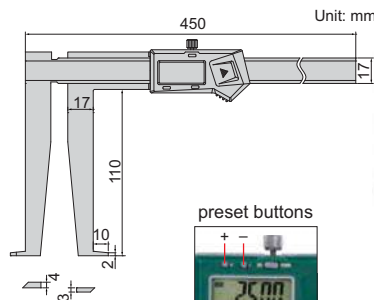

DATA OUTPUT

1176-150

- Measure diameter of grooves inside bores
- Resolution: 0.01mm/0.0005"
- Buttons: on/off, set, mm/inch, preset (+, -)
- Automatic power off, move the digital unit to turn on power
- Battery CR2032
- Data output
- Made of stainless steel
- Optional accessory: depth stop (code 6143), data output cable (code 7315-, 7302-, 7305-, for calipers without built-in wireless)

sizes to be measured (use upper jaws)

D1	L1
∅9	<8
∅10	<15
∅11~150	<30

Code	Range of upper jaw	Range of lower jaw	Accuracy	Wireless
1176-150	9-150mm/0.35-6"	15-150mm/0.59-6"	±0.04mm	no
1176-150WL				built-in wireless

sizes to be measured (use lower jaws)

D2	L2	D2	L2
∅15	<10	∅19	<42
∅16	<18	∅20	<50
∅17	<26	∅21	<58
∅18	<34	∅22~150	<70

DIGITAL INSIDE GROOVE CALIPERS (NON-WATERPROOF)

DATA OUTPUT

- Measure diameter of grooves inside bores
- Resolution: 0.01mm/0.0005"
- Buttons: on/off, set, mm/inch, preset (+, -)
- Automatic power off, move the digital unit to turn on power
- Battery CR2032
- Data output
- Made of stainless steel
- Optional accessory: depth stop (code 6143), data output cable (code 7315-, 7302-, 7305-, for calipers without built-in wireless)

1178-300

depth stop 6143 (optional)

sizes to be measured

D1	L1
∅25	<50
∅26	<60
∅27~300	<110

Code	Range	Accuracy	Wireless
1178-300	25-300mm/1.18-12"	±0.05mm	no
1178-300WL			built-in wireless