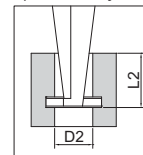

DATA OUTPUT

1176-150

- Measure diameter of grooves inside bores
- Resolution: 0.01mm/0.0005"
- Buttons: on/off, set, mm/inch, preset (+, -)
- Automatic power off, move the digital unit to turn on power
- Battery CR2032
- Data output
- Made of stainless steel
- Optional accessory: depth stop (code 6143), data output cable (code 7315-, 7302-, 7305-, for calipers without built-in wireless)

sizes to be measured (use upper jaws)

D1	L1
∅9	<8
∅10	<15
∅11~150	<30

Code	Range of upper jaw	Range of lower jaw	Accuracy	Wireless
1176-150	9-150mm/0.35-6"	15-150mm/0.59-6"	±0.04mm	no
1176-150WL				built-in wireless

sizes to be measured (use lower jaws)

D2	L2	D2	L2
∅15	<10	∅19	<42
∅16	<18	∅20	<50
∅17	<26	∅21	<58
∅18	<34	∅22~150	<70

DIGITAL INSIDE GROOVE CALIPERS (NON-WATERPROOF)

DATA OUTPUT

- Measure diameter of grooves inside bores
- Resolution: 0.01mm/0.0005"
- Buttons: on/off, set, mm/inch, preset (+, -)
- Automatic power off, move the digital unit to turn on power
- Battery CR2032
- Data output
- Made of stainless steel
- Optional accessory: depth stop (code 6143), data output cable (code 7315-, 7302-, 7305-, for calipers without built-in wireless)

1178-300

depth stop 6143 (optional)

sizes to be measured

D1	L1
∅25	<50
∅26	<60
∅27~300	<110

Code	Range	Accuracy	Wireless
1178-300	25-300mm/1.18-12"	±0.05mm	no
1178-300WL			built-in wireless