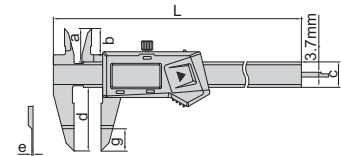

Code	Range	Accuracy	L	a	b	c	d	e	g	Wireless
1188-150A	0-150mm/0-6"	±0.03mm	235mm	21mm	16.5mm	16mm	40mm	0.75mm	17mm	no
1188-150AWL										built-in wireless
1188-200A	0-200mm/0-8"	±0.03mm	297mm	24mm	20mm	16mm	50mm	0.75mm	17mm	no
1188-200AWL										built-in wireless
1188-300A	0-300mm/0-12"	±0.04mm	390mm	26mm	21.5mm	16mm	60mm	1.00mm	17mm	no
1188-300AWL										built-in wireless

DIGITAL CALIPERS WITH ONE DIRECTION UPPER JAWS

- Resolution: 0.01mm/0.0005"
- Buttons: zero, power on/off, inch/mm
- Automatic power off, move the digital unit to turn on power
- Battery CR2032
- Data output
- Made of stainless steel
- Optional accessory: data output cable (code 7315-, 7302-, 7305-)