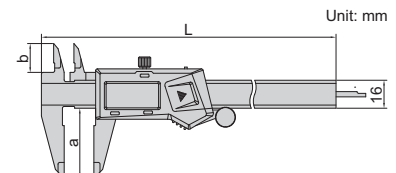

Code	Range	L	a	b
1184-150	0-150mm	236mm	40mm	17mm
1184-200	0-200mm	286mm	50mm	20mm
1184-300	0-300mm	400mm	60mm	22mm