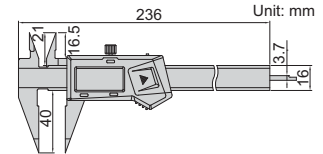

## DIGITAL POINT CALIPERS (NON-WATERPROOF)

DATA OUTPUT

- Pointed jaws fit into small grooves and recesses
- Resolution: 0.01mm/0.0005"
- Buttons: on/off, zero, mm/inch
- Automatic power off, move the digital unit to turn on power
- Battery CR2032
- Data output
- Made of stainless steel
- Optional accessory: data output cable (code 7315-, 7302-, 7305-, for calipers without built-in wireless)

1183-150A

Code	Range	Accuracy	Wireless
1183-150A	0-150mm/0-6"	±0.03mm	no
1183-150AWL			built-in wireless

## DIGITAL BLADE CALIPERS (NON-WATERPROOF)

DATA OUTPUT

- The blade jaws fit into small grooves
- Resolution: 0.01mm/0.0005"
- Buttons: on/off, zero, mm/inch
- Automatic power off, move the digital unit to turn on power
- Battery CR2032
- Data output
- Made of stainless steel
- Optional accessory: data output cable (code 7315-, 7302-, 7305-, for calipers without built-in wireless)

## DIGITAL CALIPERS WITH ONE DIRECTION UPPER JAWS

- Resolution: 0.01mm/0.0005"
- Buttons: zero, power on/off, inch/mm
- Automatic power off, move the digital unit to turn on power
- Battery CR2032
- Data output
- Made of stainless steel
- Optional accessory: data output cable (code 7315-, 7302-, 7305-)