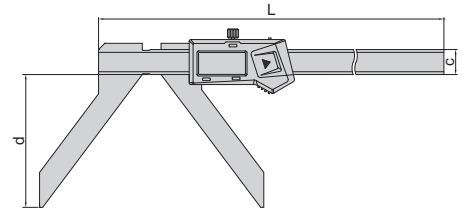

DATA OUTPUT

DIGITAL ARC RADIUS CALIPERS (NON-WATERPROOF)

- Measure the radius of arc less than half round
- Resolution: 0.01mm/0.0005"
- Buttons: on/off, zero, mm/inch
- Automatic power off, move the digital unit to turn on power
- Battery CR2032
- Data output
- Made of stainless steel
- Optional accessory: data output cable (code 7315-, 7302-, 7305-, for calipers without built-in wireless)

1189-150B

Code	Range (R)	Accuracy	L	c	d	Wireless
1189-150B	5-150mm/0.2-6"	±0.05mm	263mm	16mm	65mm	no
1189-150BWL						built-in wireless
1189-200B	5-200mm/0.2-8"	±0.07mm	313mm	16mm	85mm	no
1189-200BWL						built-in wireless

DATA OUTPUT

DIGITAL OFFSET CALIPERS (NON-WATERPROOF)

- The left jaw can slide up and down to facilitate measurement of stepped sections
- Resolution: 0.01mm/0.0005"
- Buttons: on/off, zero, mm/inch
- Automatic power off, move the digital unit to turn on power
- Battery CR2032, data output
- Made of stainless steel
- Optional accessory: data output cable (code 7315-, 7302-, 7305-, for calipers without built-in wireless)

DATA OUTPUT

DIGITAL TUBE THICKNESS CALIPERS (NON-WATERPROOF)

- Measure wall thickness of tubes
- Resolution: 0.01mm/0.0005"
- Buttons: on/off, zero, mm/inch
- Automatic power off, move the digital unit to turn on power
- Battery CR2032
- Data output
- Made of stainless steel
- Optional accessory: data output cable (code 7315-, 7302-, 7305-, for calipers without built-in wireless)