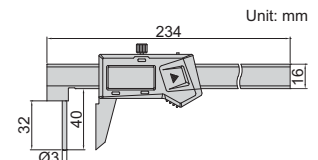

Code	Range	Accuracy	Wireless
1161-150A	0-150mm/0-6"	±0.05mm	no
1161-150AWL			built-in wireless