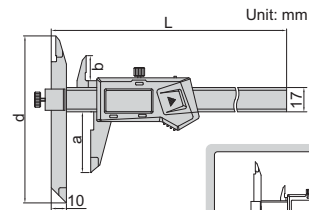

DATA OUTPUT

DIGITAL ARC RADIUS CALIPERS (NON-WATERPROOF)

- Measure the radius of arc less than half round
- Resolution: 0.01mm/0.0005"
- Buttons: on/off, zero, mm/inch
- Automatic power off, move the digital unit to turn on power
- Battery CR2032
- Data output
- Made of stainless steel
- Optional accessory: data output cable (code 7315-, 7302-, 7305-, for calipers without built-in wireless)

Code	Range (R)	Accuracy	L	c	d	Wireless
1189-150B	5-150mm/0.2-6"	±0.05mm	263mm	16mm	65mm	no
1189-150BWL						built-in wireless
1189-200B	5-200mm/0.2-8"	±0.07mm	313mm	16mm	85mm	no
1189-200BWL						built-in wireless

DATA OUTPUT

DIGITAL OFFSET CALIPERS (NON-WATERPROOF)

- The left jaw can slide up and down to facilitate measurement of stepped sections
- Resolution: 0.01mm/0.0005"
- Buttons: on/off, zero, mm/inch
- Automatic power off, move the digital unit to turn on power
- Battery CR2032, data output
- Made of stainless steel
- Optional accessory: data output cable (code 7315-, 7302-, 7305-, for calipers without built-in wireless)

Code	Range	Accuracy	L	a	b	d	Wireless
1186-150A	0-150mm/0-6"	±0.04mm	239	40	16.5	110	no
1186-150AWL							built-in wireless
1186-200A	0-200mm/0-8"	±0.04mm	289	50	19.5	120	no
1186-200AWL							built-in wireless
1186-300A	0-300mm/0-12"	±0.05mm	389	60	20.5	130	no
1186-300AWL							built-in wireless

DATA OUTPUT

DIGITAL TUBE THICKNESS CALIPERS (NON-WATERPROOF)

- Measure wall thickness of tubes
- Resolution: 0.01mm/0.0005"
- Buttons: on/off, zero, mm/inch
- Automatic power off, move the digital unit to turn on power
- Battery CR2032
- Data output
- Made of stainless steel
- Optional accessory: data output cable (code 7315-, 7302-, 7305-, for calipers without built-in wireless)

Code	Range	Accuracy	Wireless
1161-150A	0-150mm/0-6"	±0.05mm	no
1161-150AWL			built-in wireless