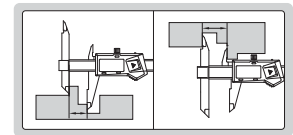

DATA OUTPUT

DIGITAL ARC RADIUS CALIPERS (NON-WATERPROOF)

- Measure the radius of arc less than half round
- Resolution: 0.01mm/0.0005"
- Buttons: on/off, zero, mm/inch
- Automatic power off, move the digital unit to turn on power
- Battery CR2032
- Data output
- Made of stainless steel
- Optional accessory: data output cable (code 7315-, 7302-, 7305-, for calipers without built-in wireless)

Code	Range (R)	Accuracy	L	c	d	Wireless
1189-150B	5-150mm/0.2-6"	±0.05mm	263mm	16mm	65mm	no
1189-150BWL						built-in wireless
1189-200B	5-200mm/0.2-8"	±0.07mm	313mm	16mm	85mm	no
1189-200BWL						built-in wireless

DATA OUTPUT

DIGITAL OFFSET CALIPERS (NON-WATERPROOF)

- The left jaw can slide up and down to facilitate measurement of stepped sections
- Resolution: 0.01mm/0.0005"
- Buttons: on/off, zero, mm/inch
- Automatic power off, move the digital unit to turn on power
- Battery CR2032, data output
- Made of stainless steel
- Optional accessory: data output cable (code 7315-, 7302-, 7305-, for calipers without built-in wireless)

Code	Range	Accuracy	L	a	b	d	Wireless
1186-150A	0-150mm/0-6"	±0.04mm	239	40	16.5	110	no
1186-150AWL							built-in wireless
1186-200A	0-200mm/0-8"	±0.04mm	289	50	19.5	120	no
1186-200AWL							built-in wireless
1186-300A	0-300mm/0-12"	±0.05mm	389	60	20.5	130	no
1186-300AWL							built-in wireless

DATA OUTPUT

DIGITAL TUBE THICKNESS CALIPERS (NON-WATERPROOF)

- Measure wall thickness of tubes
- Resolution: 0.01mm/0.0005"
- Buttons: on/off, zero, mm/inch
- Automatic power off, move the digital unit to turn on power
- Battery CR2032
- Data output
- Made of stainless steel
- Optional accessory: data output cable (code 7315-, 7302-, 7305-, for calipers without built-in wireless)

Code	Range	Accuracy	Wireless
1161-150A	0-150mm/0-6"	±0.05mm	no
1161-150AWL			built-in wireless