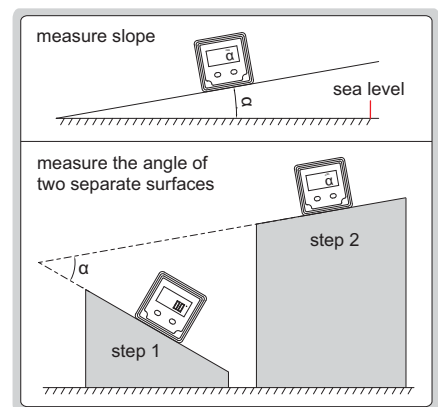

Code	Range	Resolution	Accuracy
2179-360	0-360° (90°x4)	0.05° (=0.873mm/m)	at 0° and 90°: ±0.1°; at others: ±0.2°

**DISPLAY FLIPS OVER WHEN**  
**THE BOTTOM FACES UP**

**WORKING TEMPERATURE**  
-5°C ~ 50°C

## DIGITAL LEVEL AND SLOPE METER

**ABSOLUTE**  
LEVEL

**MAGNETIC**  
BOTTOM

2170-1

- Used as level and slope meter
- Aluminum frame
- Magnetic bottom
- The display flips over when the bottom faces up
- The backlight is on automatically when in use, and automatically off in 15 minutes after use
- The sea level is permanently set inside the chip, zero setting is not needed when battery is replaced
- Buttons: ON/OFF, ZERO, absolute and incremental measurement
- One AAA battery, automatic power off in 5 minutes

Code	Range	Resolution	Accuracy
2170-1	4x90°	0.1° (=1.745mm/m)	at 0° and 90°: ±0.1°; at others: ±0.2°