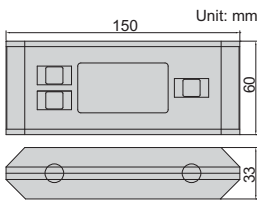

Code	Range	Resolution	Accuracy
2175-360	0-360° (90°x4)	0.05° (=0.873mm/m)	at 0°: ±0.05°; at others: ±0.1°

**IP54**  
WATERPROOF

**ABSOLUTE**  
LEVEL

**BACKLIGHT**

**BUZZER ALARM**  
AT 0° AND 90°

**WORKING TEMPERATURE**  
-5°C ~ 50°C

## DIGITAL LEVEL AND SLOPE METER

2179-360

- IP54 dust/waterproof
- Used as level and slope meter
- Aluminum frame
- Magnetic bottom with V-groove for shafts
- The sea level is permanently set inside the chip, zero setting is not needed when battery is replaced
- Buttons: ON/OFF, absolute and incremental measurement, keep the reading, buzzer alarm, unit (mm/m, %, in/ft), conversion, backlight
- Two AAA batteries, automatic power off

Code	Range	Resolution	Accuracy
2179-360	0-360° (90°x4)	0.05° (=0.873mm/m)	at 0° and 90°: ±0.1°; at others: ±0.2°

**DISPLAY FLIPS OVER WHEN**  
**THE BOTTOM FACES UP**

**WORKING TEMPERATURE**  
-5°C ~ 50°C