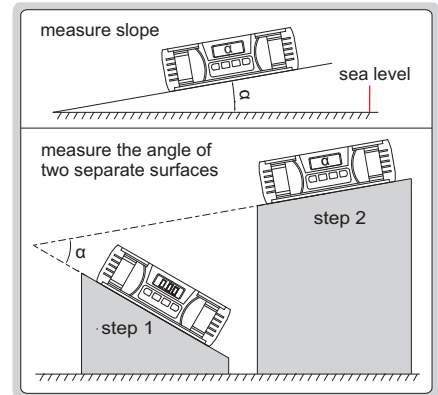

## DIGITAL LEVEL AND SLOPE METER

2175-360

- IP67 dust/waterproof
- Aluminum frame, shock absorbing rubber end caps
- Magnetic bottom with V-groove for shafts
- The sea level is permanently set inside the chip, zero setting is not needed when batteries are replaced
- Buttons: ON/OFF, backlight/buzzer alarm, absolute and incremental measurement, unit (mm/m, %, °), HOLD (keep the reading)
- Three AAA batteries, automatic power off

Code	Range	Resolution	Accuracy
2179-360	0-360° (90°x4)	0.05° (=0.873mm/m)	at 0° and 90°: ±0.1°; at others: ±0.2°

**DISPLAY FLIPS OVER WHEN**  
**THE BOTTOM FACES UP**

**WORKING TEMPERATURE**  
-5°C ~ 50°C

## DIGITAL LEVEL AND SLOPE METER

**ABSOLUTE**  
LEVEL

**MAGNETIC**  
BOTTOM

2170-1

- Used as level and slope meter
- Aluminum frame
- Magnetic bottom
- The display flips over when the bottom faces up
- The backlight is on automatically when in use, and automatically off in 15 minutes after use
- The sea level is permanently set inside the chip, zero setting is not needed when battery is replaced
- Buttons: ON/OFF, ZERO, absolute and incremental measurement
- One AAA battery, automatic power off in 5 minutes

Code	Range	Resolution	Accuracy
2170-1	4x90°	0.1° (=1.745mm/m)	at 0° and 90°: ±0.1°; at others: ±0.2°