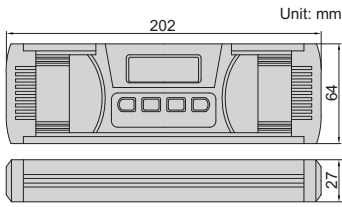

## DIGITAL LEVEL AND SLOPE METER

2175-360

- IP67 dust/waterproof
- Aluminum frame, shock absorbing rubber end caps
- Magnetic bottom with V-groove for shafts
- The sea level is permanently set inside the chip, zero setting is not needed when batteries are replaced
- Buttons: ON/OFF, backlight/buzzer alarm, absolute and incremental measurement, unit (mm/m, %, °), HOLD (keep the reading)
- Three AAA batteries, automatic power off

Code	Range	Resolution	Accuracy
2175-360	0-360° (90°x4)	0.05° (=0.873mm/m)	at 0°: ±0.05°; at others: ±0.1°

**IP54**  
WATERPROOF

**ABSOLUTE**  
LEVEL

**BACKLIGHT**

**BUZZER ALARM**  
AT 0° AND 90°

**WORKING TEMPERATURE**  
-5°C ~ 50°C

## DIGITAL LEVEL AND SLOPE METER

2179-360

- IP54 dust/waterproof
- Used as level and slope meter
- Aluminum frame
- Magnetic bottom with V-groove for shafts
- The sea level is permanently set inside the chip, zero setting is not needed when battery is replaced
- Buttons: ON/OFF, absolute and incremental measurement, keep the reading, buzzer alarm, unit (mm/m, %, in/ft), conversion, backlight
- Two AAA batteries, automatic power off