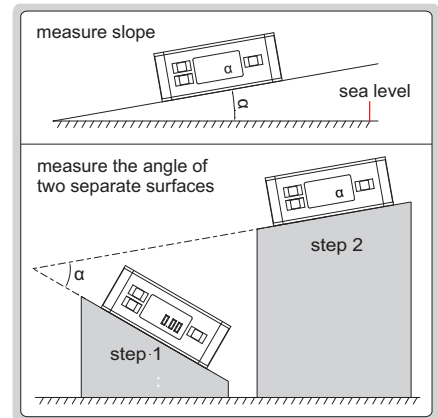

Code	Range	Resolution	Accuracy
2175-360	0-360° (90°x4)	0.05° (=0.873mm/m)	at 0°: ±0.05°; at others: ±0.1°

**IP54**  
WATERPROOF

**ABSOLUTE**  
LEVEL

**BACKLIGHT**

**BUZZER ALARM**  
AT 0° AND 90°

**WORKING TEMPERATURE**  
-5°C ~ 50°C

## DIGITAL LEVEL AND SLOPE METER

2179-360

- IP54 dust/waterproof
- Used as level and slope meter
- Aluminum frame
- Magnetic bottom with V-groove for shafts
- The sea level is permanently set inside the chip, zero setting is not needed when battery is replaced
- Buttons: ON/OFF, absolute and incremental measurement, keep the reading, buzzer alarm, unit (mm/m, %, in/ft), conversion, backlight
- Two AAA batteries, automatic power off

Code	Range	Resolution	Accuracy
2179-360	0-360° (90°x4)	0.05° (=0.873mm/m)	at 0° and 90°: ±0.1°; at others: ±0.2°

**DISPLAY FLIPS OVER WHEN**  
**THE BOTTOM FACES UP**

**WORKING TEMPERATURE**  
-5°C ~ 50°C

Code	Range	Resolution	Accuracy
2170-1	4x90°	0.1° (=1.745mm/m)	at 0° and 90°: ±0.1°; at others: ±0.2°