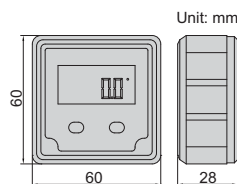

DIGITAL LEVEL AND SLOPE METER

ABSOLUTE
LEVEL

MAGNETIC
BOTTOM

2170-1