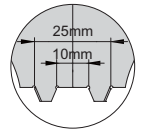

DATA OUTPUT

DIGITAL RTJ RING GROOVE CALIPERS (NON-WATERPROOF)

- Measure ring grooves of flange
- Resolution: 0.01mm/0.0005"
- Button function: on/off, set, zero, mm/inch, data preset
- Battery CR2032, data output
- Made of stainless steel
- Optional accessory: data output cable (code 7315-, 7302-, 7305-)

preset buttons

measure outside diameter of RTJ ring groove

measure inside diameter of RTJ ring groove

applicable for RTJ ring grooves with angle 23°

10mm and 25mm need to be added on the reading

| Code | Range (inside diameter of RTJ ring groove) | Range (outside diameter of RTJ ring groove) | Angle of RTJ ring groove | Accuracy |
|----------|--|---|--------------------------|----------|
| 1179-300 | 10-300mm/0.4-12" | 25-300mm/1-12" | 23° | ±0.06mm |
| 1179-600 | 10-600mm/0.4-24" | 25-600mm/1-24" | 23° | ±0.07mm |

RELATIVE PRODUCT: CRIMP HEIGHT MICROMETER (CODE 3266-25BA, 3566-25BA)

DIGITAL CRIMP HEIGHT CALIPERS (NON-WATERPROOF)

DATA OUTPUT

- Measure crimp height
- Resolution: 0.01mm/0.0005"
- Buttons: on/off, zero, mm/inch
- Automatic power off, move the digital unit to turn on power
- Battery CR2032, data output, meet DIN862
- Made of stainless steel
- Optional accessory: data output cable (code 7315-, 7302-, 7305-, for calipers without built-in wireless)

DATA OUTPUT

DIGITAL CALIPERS WITH LARGE MEASURING FACES (NON-WATERPROOF)

- Measure diameter of wire ropes, and thickness of soft materials like rubber, sponge, etc.
- Resolution: 0.01mm/0.0005"
- Buttons: on/off, zero, mm/inch
- Automatic power off, move the digital unit to turn on power
- Battery CR2032, data output
- Made of stainless steel
- Optional accessory: data output cable (code 7315-, 7302-, 7305-, for calipers without built-in wireless)