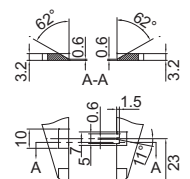

preset buttons

measure outside diameter of RTJ ring groove

measure inside diameter of RTJ ring groove

applicable for RTJ ring grooves with angle 23°

10mm and 25mm need to be added on the reading

| Code | Range (inside diameter of RTJ ring groove) | Range (outside diameter of RTJ ring groove) | Angle of RTJ ring groove | Accuracy |
|----------|--|---|--------------------------|----------|
| 1179-300 | 10-300mm/0.4-12" | 25-300mm/1-12" | 23° | ±0.06mm |
| 1179-600 | 10-600mm/0.4-24" | 25-600mm/1-24" | 23° | ±0.07mm |

RELATIVE PRODUCT: CRIMP HEIGHT MICROMETER (CODE 3266-25BA, 3566-25BA)

DIGITAL CRIMP HEIGHT CALIPERS (NON-WATERPROOF)

DATA OUTPUT

- Measure crimp height
- Resolution: 0.01mm/0.0005"
- Buttons: on/off, zero, mm/inch
- Automatic power off, move the digital unit to turn on power
- Battery CR2032, data output, meet DIN862
- Made of stainless steel
- Optional accessory: data output cable (code 7315-, 7302-, 7305-, for calipers without built-in wireless)

1165-150A

Unit: mm

| Code | Range | Accuracy | Wireless |
|-------------|--------------|----------|-------------------|
| 1165-150A | 0-150mm/0-6" | ±0.03mm | no |
| 1165-150AWL | | | built-in wireless |

DATA OUTPUT

DIGITAL CALIPERS WITH LARGE MEASURING FACES (NON-WATERPROOF)

- Measure diameter of wire ropes, and thickness of soft materials like rubber, sponge, etc.
- Resolution: 0.01mm/0.0005"
- Buttons: on/off, zero, mm/inch
- Automatic power off, move the digital unit to turn on power
- Battery CR2032, data output
- Made of stainless steel
- Optional accessory: data output cable (code 7315-, 7302-, 7305-, for calipers without built-in wireless)