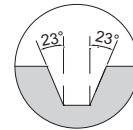

DATA OUTPUT

DIGITAL RTJ RING GROOVE CALIPERS (NON-WATERPROOF)

- Measure ring grooves of flange
- Resolution: 0.01mm/0.0005"
- Button function: on/off, set, zero, mm/inch, data preset
- Battery CR2032, data output
- Made of stainless steel
- Optional accessory: data output cable (code 7315-, 7302-, 7305-)

preset buttons

measure outside diameter of RTJ ring groove

measure inside diameter of RTJ ring groove

applicable for RTJ ring grooves with angle 23°

10mm and 25mm need to be added on the reading

| Code | Range (inside diameter of RTJ ring groove) | Range (outside diameter of RTJ ring groove) | Angle of RTJ ring groove | Accuracy |
|----------|--|---|--------------------------|----------|
| 1179-300 | 10-300mm/0.4-12" | 25-300mm/1-12" | 23° | ±0.06mm |
| 1179-600 | 10-600mm/0.4-24" | 25-600mm/1-24" | 23° | ±0.07mm |

RELATIVE PRODUCT: CRIMP HEIGHT MICROMETER (CODE 3266-25BA, 3566-25BA)

DIGITAL CRIMP HEIGHT CALIPERS (NON-WATERPROOF)

DATA OUTPUT

- Measure crimp height
- Resolution: 0.01mm/0.0005"
- Buttons: on/off, zero, mm/inch
- Automatic power off, move the digital unit to turn on power
- Battery CR2032, data output, meet DIN862
- Made of stainless steel
- Optional accessory: data output cable (code 7315-, 7302-, 7305-, for calipers without built-in wireless)

DATA OUTPUT

DIGITAL CALIPERS WITH LARGE MEASURING FACES (NON-WATERPROOF)

- Measure diameter of wire ropes, and thickness of soft materials like rubber, sponge, etc.
- Resolution: 0.01mm/0.0005"
- Buttons: on/off, zero, mm/inch
- Automatic power off, move the digital unit to turn on power
- Battery CR2032, data output
- Made of stainless steel
- Optional accessory: data output cable (code 7315-, 7302-, 7305-, for calipers without built-in wireless)