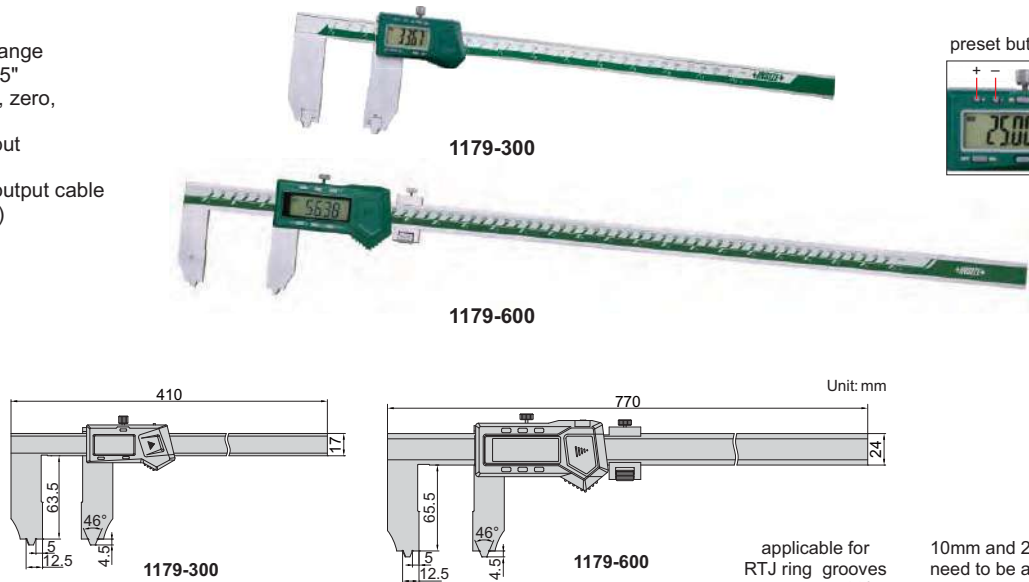

DATA OUTPUT

DIGITAL RTJ RING GROOVE CALIPERS (NON-WATERPROOF)

- Measure ring grooves of flange
- Resolution: 0.01mm/0.0005"
- Button function: on/off, set, zero, mm/inch, data preset
- Battery CR2032, data output
- Made of stainless steel
- Optional accessory: data output cable (code 7315-, 7302-, 7305-)

preset buttons

measure outside diameter of RTJ ring groove

measure inside diameter of RTJ ring groove

applicable for RTJ ring grooves with angle 23°

10mm and 25mm need to be added on the reading

| Code | Range (inside diameter of RTJ ring groove) | Range (outside diameter of RTJ ring groove) | Angle of RTJ ring groove | Accuracy |
|----------|--|---|--------------------------|----------|
| 1179-300 | 10-300mm/0.4-12" | 25-300mm/1-12" | 23° | ±0.06mm |
| 1179-600 | 10-600mm/0.4-24" | 25-600mm/1-24" | 23° | ±0.07mm |

RELATIVE PRODUCT: CRIMP HEIGHT MICROMETER (CODE 3266-25BA, 3566-25BA)

DIGITAL CRIMP HEIGHT CALIPERS (NON-WATERPROOF)

DATA OUTPUT

- Measure crimp height
- Resolution: 0.01mm/0.0005"
- Buttons: on/off, zero, mm/inch
- Automatic power off, move the digital unit to turn on power
- Battery CR2032, data output, meet DIN862
- Made of stainless steel
- Optional accessory: data output cable (code 7315-, 7302-, 7305-, for calipers without built-in wireless)

DATA OUTPUT

DIGITAL CALIPERS WITH LARGE MEASURING FACES (NON-WATERPROOF)

- Measure diameter of wire ropes, and thickness of soft materials like rubber, sponge, etc.
- Resolution: 0.01mm/0.0005"
- Buttons: on/off, zero, mm/inch
- Automatic power off, move the digital unit to turn on power
- Battery CR2032, data output
- Made of stainless steel
- Optional accessory: data output cable (code 7315-, 7302-, 7305-, for calipers without built-in wireless)