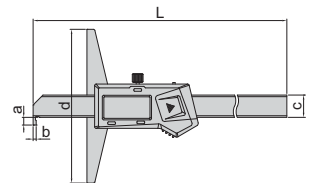

DIGITAL DEPTH GAGES (STANDARD TYPE, NON-WATERPROOF)

DATA OUTPUT

- Buttons: on/off, zero, mm/inch (except metric type)
- Automatic power off, move the digital unit to turn on power
- Meet DIN862 (except 0-500mm/0-20", 0-1000mm/0-40")
- Battery CR2032, data output
- Made of stainless steel
- Optional accessory: data output cable (code 7315-, 7302-, 7305-, for depth gages without built-in wireless)

Metric/Inch type

Code	Range	Resolution	Accuracy	L	a	b	d	Wireless
1141-150A	0-150mm/0-6"	0.01mm/0.0005"	±0.03mm	230mm	6mm	14.5mm	100mm	no
1141-150AWL								built-in wireless
1141-200A	0-200mm/0-8"	0.01mm/0.0005"	±0.03mm	280mm	6mm	14.5mm	100mm	no
1141-200AWL								built-in wireless
1141-300A	0-300mm/0-12"	0.01mm/0.0005"	±0.03mm	380mm	6mm	14.5mm	150mm	no
1141-300AWL								built-in wireless
1141-500A	0-500mm/0-20"	0.01mm/0.0005"	±0.05mm	585mm	7mm	15mm	150mm	no
1141-500AWL								built-in wireless
1141-1000A	0-1000mm/0-40"	0.01mm/0.0005"	±0.07mm	1188mm	7mm	18mm	150mm	no
1141-10001A	0-1000mm/0-40"	0.01mm/0.0005"	±0.07mm	1188mm	7mm	18mm	200mm	no
1141-10002A	0-1000mm/0-40"	0.01mm/0.0005"	±0.07mm	1188mm	7mm	18mm	250mm	no
1141-10003A	0-1000mm/0-40"	0.01mm/0.0005"	±0.07mm	1188mm	7mm	18mm	300mm	no

Metric type

Code	Range	Resolution	Accuracy	L	a	b	d
1141-150AJ	0-150mm	0.01mm	±0.03mm	230mm	6mm	14.5mm	100mm
1141-200AJ	0-200mm	0.01mm	±0.03mm	280mm	6mm	14.5mm	100mm
1141-300AJ	0-300mm	0.01mm	±0.03mm	380mm	6mm	14.5mm	150mm
1141-500AJ	0-500mm	0.01mm	±0.05mm	585mm	7mm	15mm	150mm

DIGITAL HOOK DEPTH GAGES (NON-WATERPROOF)

DATA OUTPUT