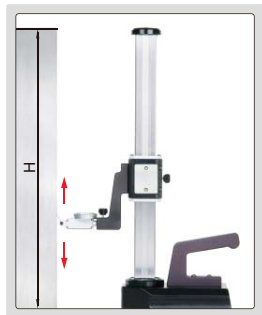

# PERPENDICULARITY TESTERS

- Optional accessory: dial test indicators (graduation: 1 $\mu$ m or 2 $\mu$ m)

Code	Range (H)	Perpendicularity ( $\alpha$ )	Side perpendicularity ( $\beta$ )	L
4770-300	0-300mm	3 $\mu$ m	10 $\mu$ m	460mm
4770-600	0-600mm	5 $\mu$ m	20 $\mu$ m	760mm