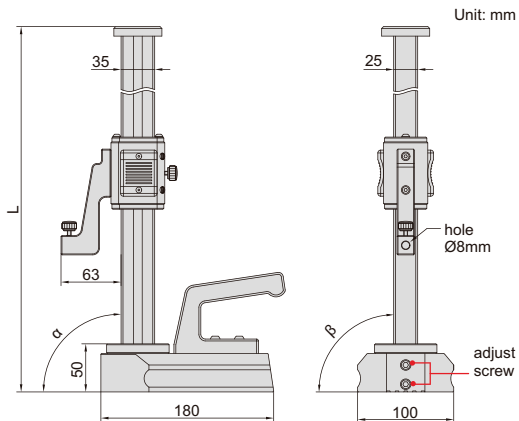

# PERPENDICULARITY TESTERS

- Optional accessory: dial test indicators (graduation: 1 $\mu$ m or 2 $\mu$ m)

Code	Range (H)	Perpendicularity ( $\alpha$ )	Side perpendicularity ( $\beta$ )	L
4770-300	0-300mm	3 $\mu$ m	10 $\mu$ m	460mm
4770-600	0-600mm	5 $\mu$ m	20 $\mu$ m	760mm